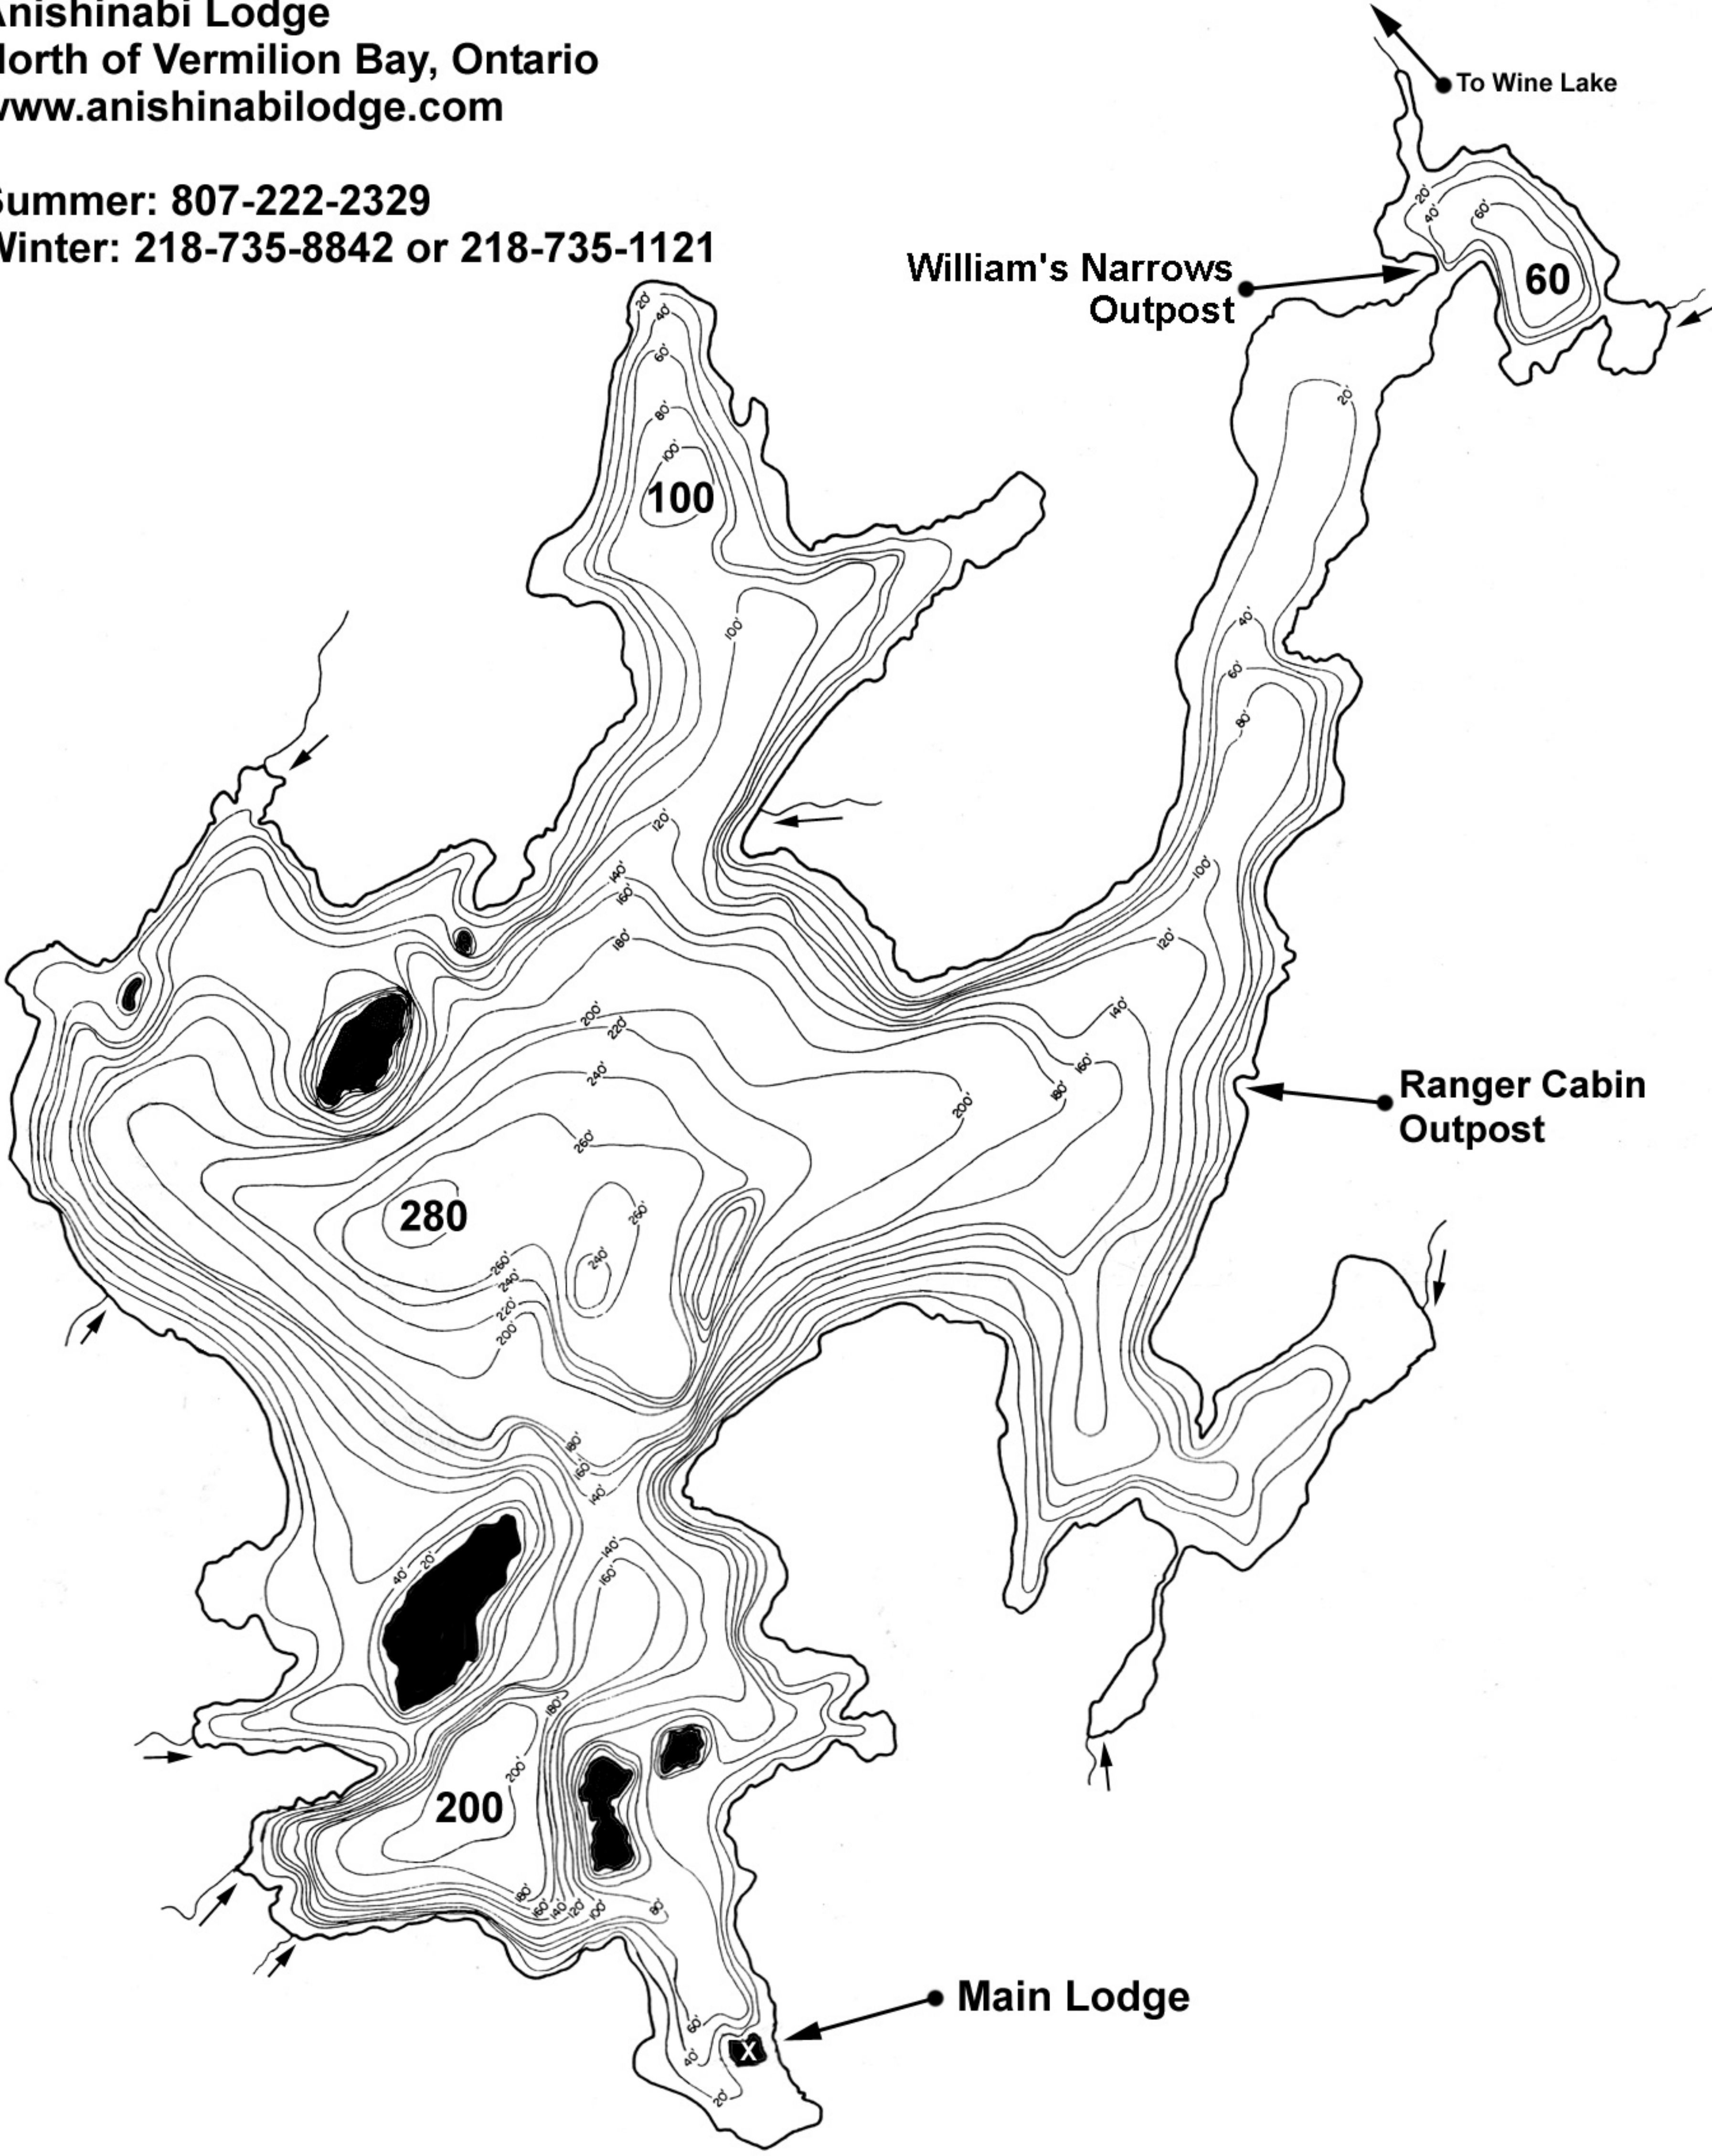

Anishinabi Lodge
North of Vermilion Bay, Ontario
www.anishinabilodge.com

Summer: 807-222-2329
Winter: 218-735-8842 or 218-735-1121

To Wine Lake

William's Narrows
Outpost

Ranger Cabin
Outpost

Main Lodge